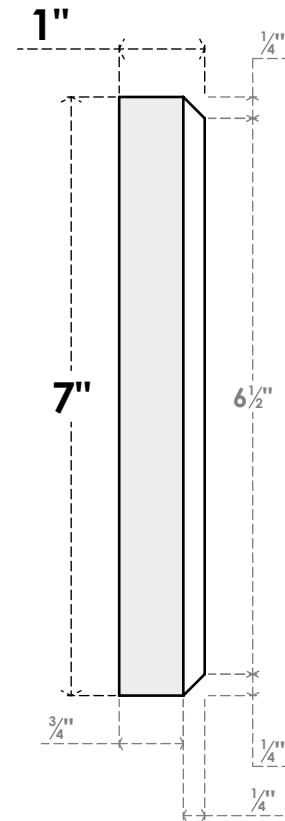

# ROSP070X070X100SDG10

7"W X 7"H X 1"P STANDARD SEDGWICK FLOWER ROSETTE WITH BEVELED EDGE, ARCHITECTURAL GRADE PVC

**FRONT**

**SIDE**

EKENA MILLWORK  
2300 WEST MAIN ST.  
CLARKSVILLE, TX 75426  
TOLL FREE: 866-607-0453  
WWW.EKENAMILLWORK.COM

**NOTES**

1. INSTALLATION TO BE COMPLETED IN ACCORDANCE WITH MANUFACTURER'S SPECIFICATIONS.
2. DRAWING MAY NOT BE TO SCALE
3. THIS DRAWING IS INTENDED FOR DESIGN AND PLANNING PURPOSES ONLY.
4. ALL INFORMATION CONTAINED HEREIN WAS CURRENT AT THE TIME OF DEVELOPMENT BUT MUST BE REVIEWED AND APPROVED BY THE PRODUCT MANUFACTURER TO BE CONSIDERED ACCURATE.
5. ARCHITECTURAL GRADE PVC PRODUCTS ARE MADE FROM EXPANDED CELLULAR PVC AND COME NATURALLY WHITE BUT MAY BE PAINTED