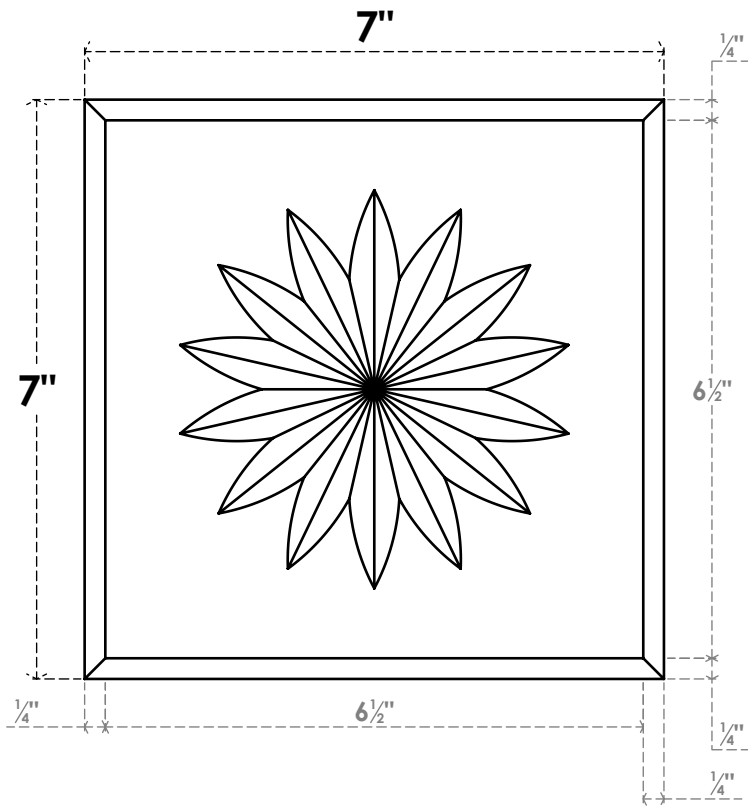

# ROSP070X070X100SDG10

7"W X 7"H X 1"P STANDARD SEDGWICK FLOWER ROSETTE WITH BEVELED EDGE, ARCHITECTURAL GRADE PVC

**FRONT**

**SIDE**

EKENA MILLWORK  
2300 WEST MAIN ST.  
CLARKSVILLE, TX 75426  
TOLL FREE: 866-607-0453  
WWW.EKENAMILLWORK.COM